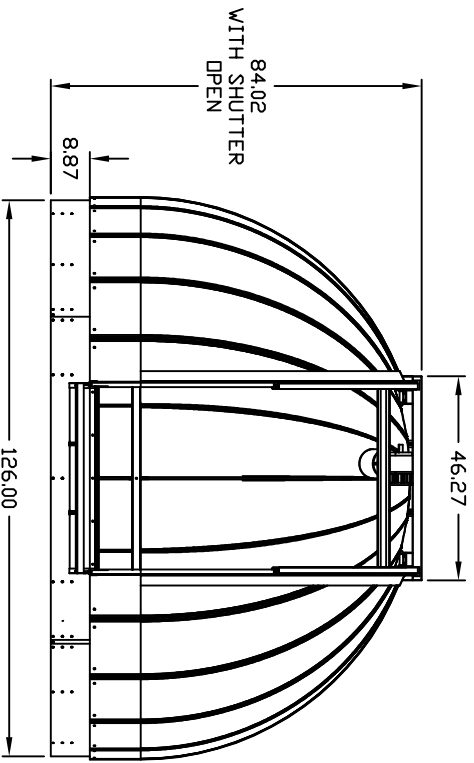

DROP DOWN SHUTTER

AZIMUTH MOTOR

DOOR OPENING GAS SPRING

10'6" PTD2 ADD ON DOME  
SHUTTER OPEN DROP DOWN DOOR  
OPEN