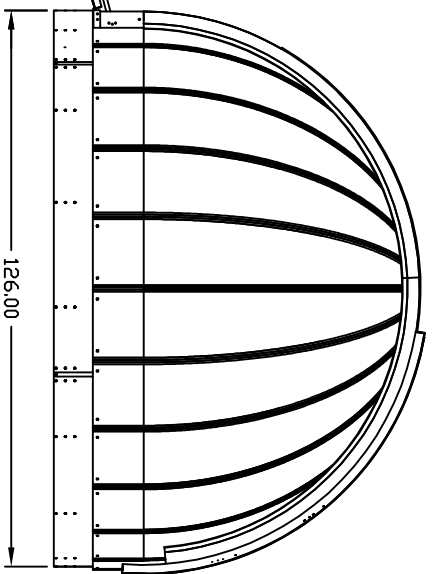

DROP DOWN SHUTTER

AZIMUTH MOTOR

DOOR OPENING GAS SPRING

10'6" PTD2 ADD ON DOME  
SHUTTER OPEN DROP DOWN DOOR  
OPEN