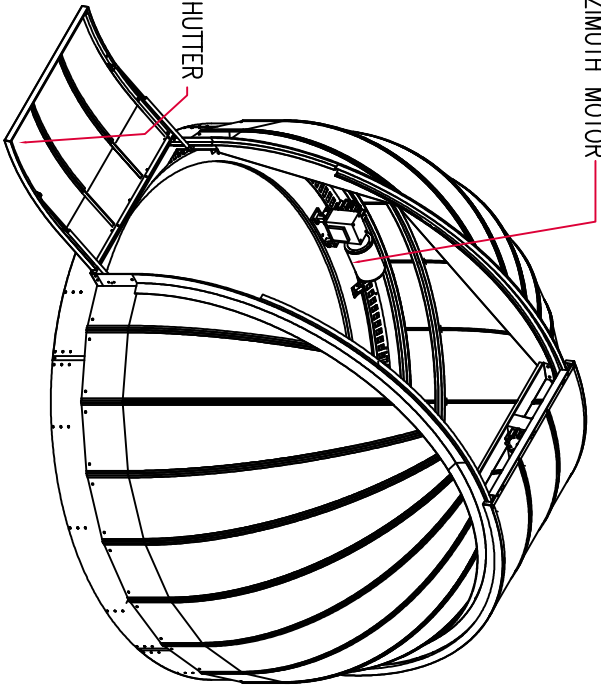

DROP DOWN SHUTTER

AZIMUTH MOTOR

DOOR OPENING GAS SPRING

10'6" PTD2 ADD ON DOME  
SHUTTER OPEN DROP DOWN DOOR  
OPEN