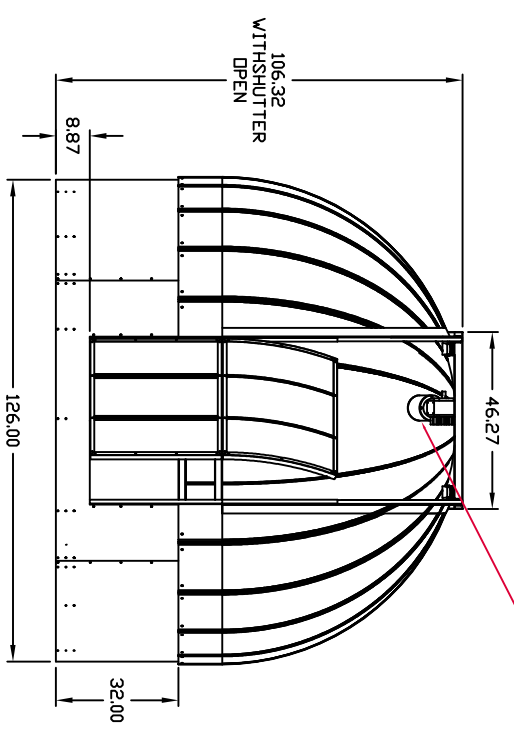

AZIMUTH MOTOR

UPPER SHUTTER MOTOR

Notes: 10' 6" PTD1 Observatory

Entry door open, lower shutter closed

upper shutter open