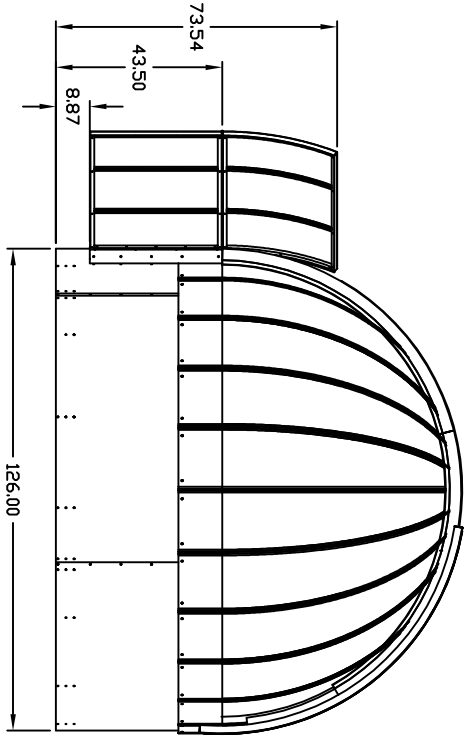

AZIMUTH MOTOR

UPPER SHUTTER MOTOR

Notes: 10' 6" PTD1 Observatory

Entry door open, lower shutter closed

upper shutter open