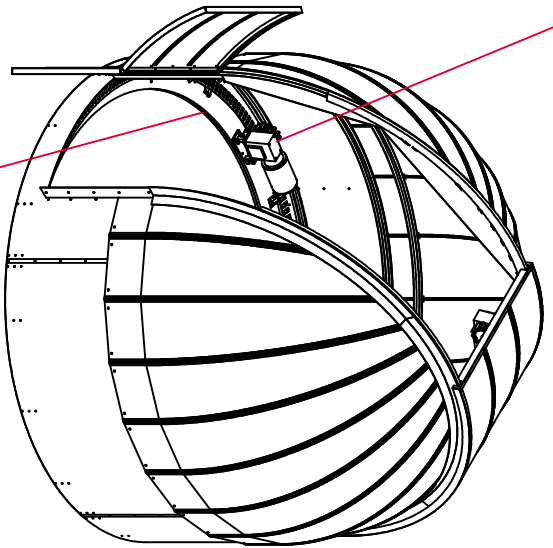

UPPER SHUTTER MOTOR

AZIMUTH MOTOR

BASE RING MOUNTS TO CEMENT PAD OR WOOD DECK

106.32  
WITH SHUTTER  
OPEN

Notes: 10' 6" PTD1 Observatory  
 Entry door and lower shutter partially open  
 Top shutter fully open