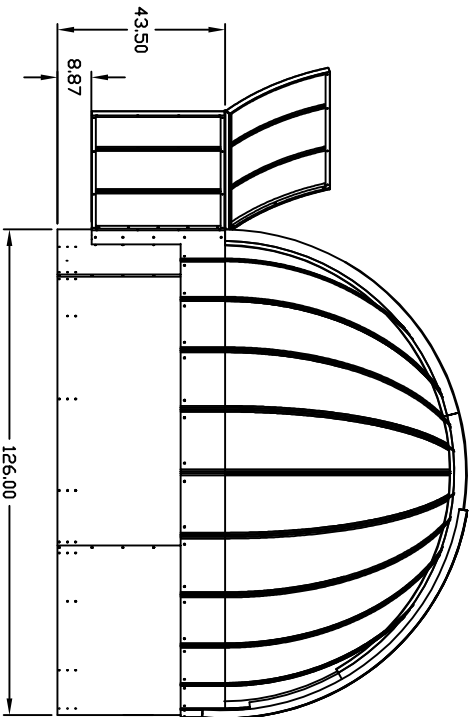

UPPER SHUTTER MOTOR

AZIMUTH MOTOR

BASE RING MOUNTS TO CEMENT PAD OR WOOD DECK

106.32  
WITH SHUTTER  
OPEN

Notes: 10' 6" PTD1 Observatory  
 Entry door and lower shutter partially open  
 Top shutter fully open