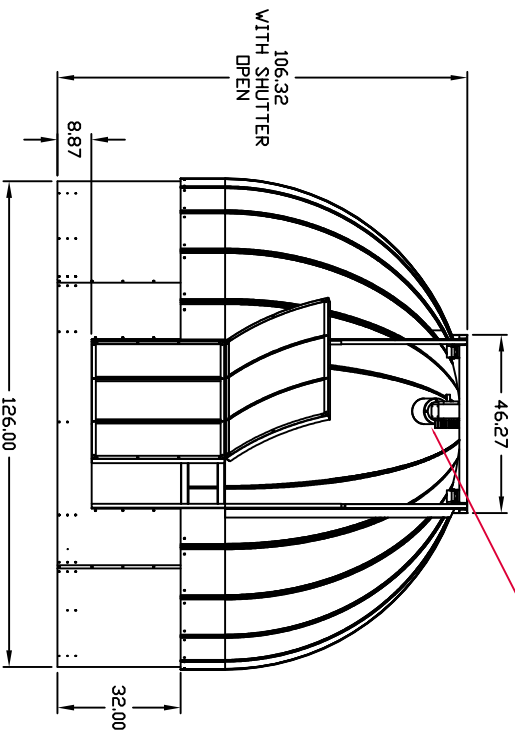

UPPER SHUTTER MOTOR

AZIMUTH MOTOR

BASE RING MOUNTS TO CEMENT PAD OR WOOD DECK

106.32  
WITH SHUTTER  
OPEN

Notes: 10' 6" PTD1 Observatory  
 Entry door and lower shutter partially open  
 Top shutter fully open