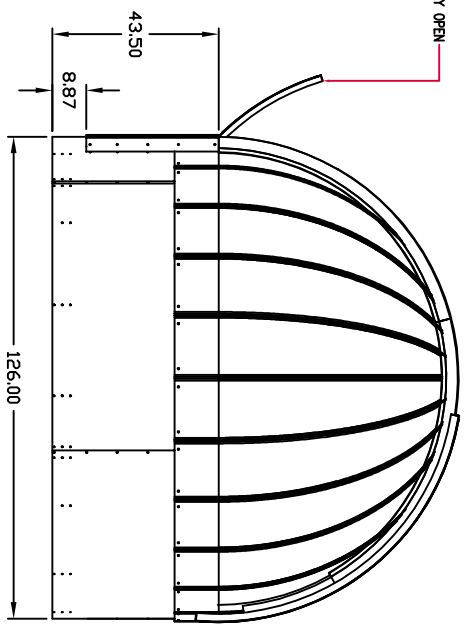

AZIMUTH MOTOR

UPPER SHUTTER MOTOR

LOWER SHUTTER PARTIALLY OPEN

106.32
WITH SHUTTER
OPEN

8.87

46.27

43.00

126.00

32.00

43.50

8.87

126.00

Notes: 10' 6" PTD1 Observatory
 Entry door closed, top shutter open
 lower shutter partially closed