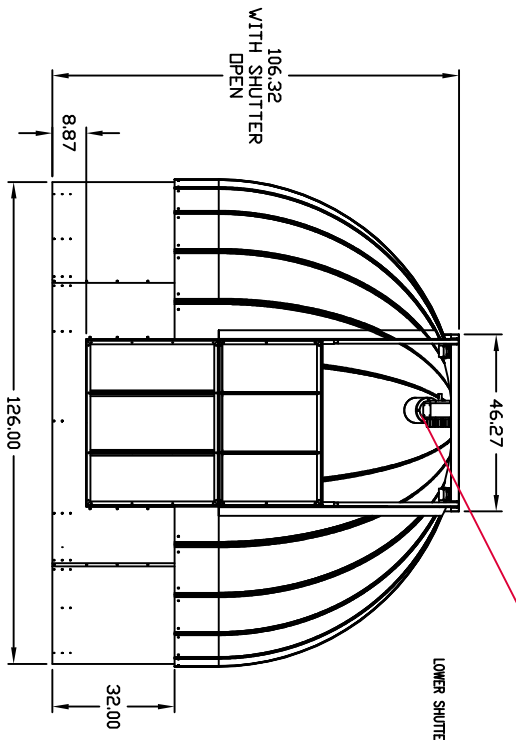

AZIMUTH MOTOR

UPPER SHUTTER MOTOR

LOWER SHUTTER PARTIALLY OPEN

106.32
WITH SHUTTER
OPEN

8.87

46.27

43.00

126.00

32.00

43.50

8.87

126.00

Notes: 10' 6" PTD1 Observatory
 Entry door closed, top shutter open
 lower shutter partially closed